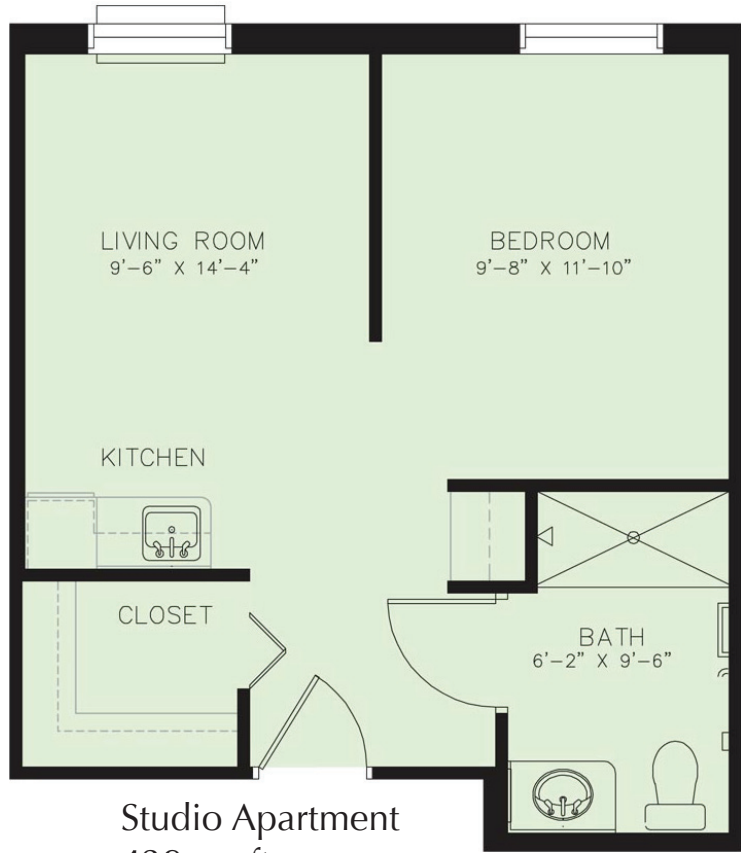

Floor Plans

Toby Weinman Residence
A COMMUNITY OF MENORAH LIFE

Studio Apartment
429 sq. ft.

One Bedroom Apartment
515 sq. ft.

Friendship Suite
(2 Bedrooms, 1 Bathroom) 523 sq. ft.