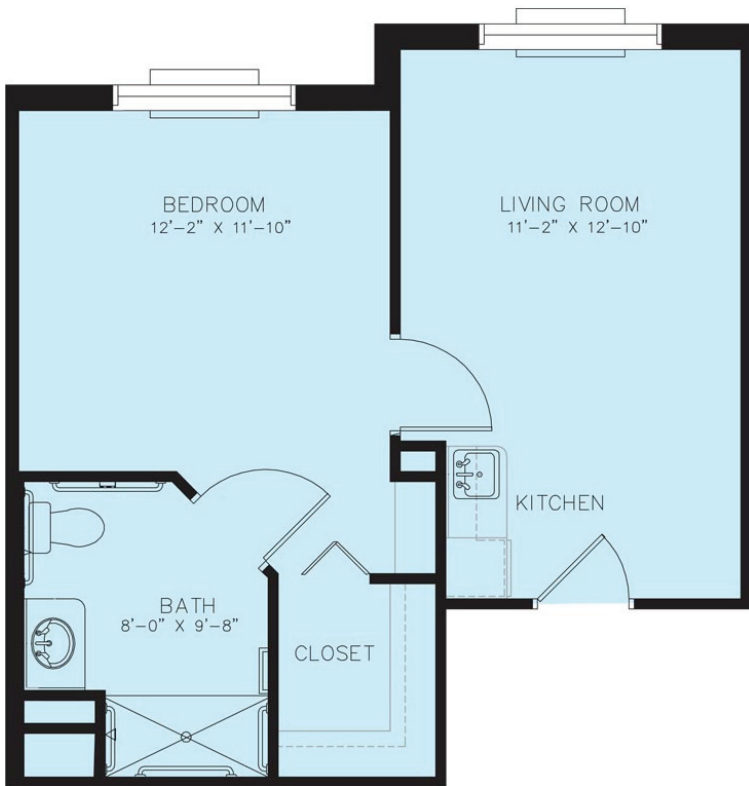

Floor Plans

Toby Weinman Residence
A COMMUNITY OF MENORAH LIFE

Studio Apartment
429 sq. ft.

One Bedroom Apartment
515 sq. ft.

Friendship Suite
(2 Bedrooms, 1 Bathroom) 523 sq. ft.