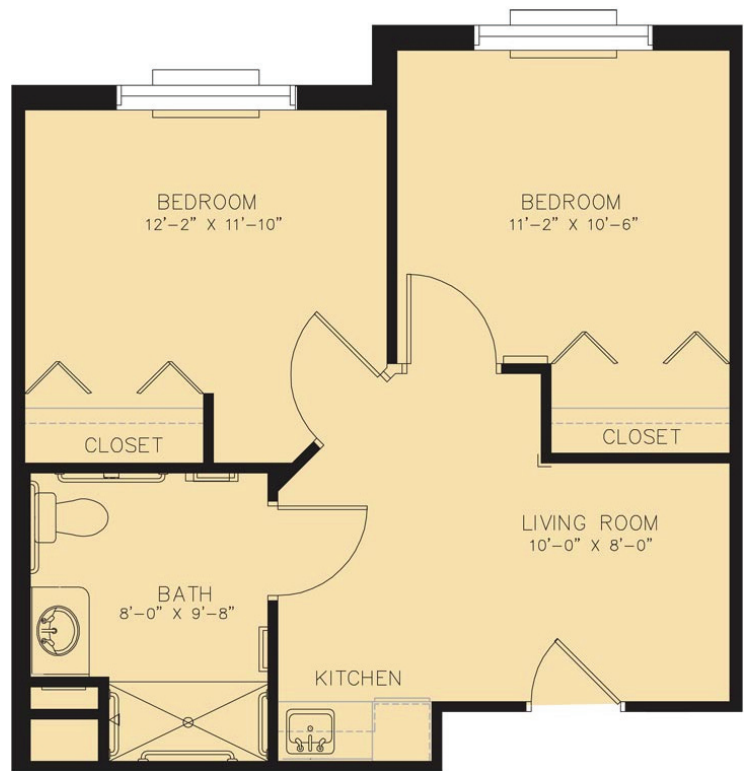

Floor Plans

Toby Weinman Residence
A COMMUNITY OF MENORAH LIFE

Studio Apartment
429 sq. ft.

One Bedroom Apartment
515 sq. ft.

Friendship Suite
(2 Bedrooms, 1 Bathroom) 523 sq. ft.