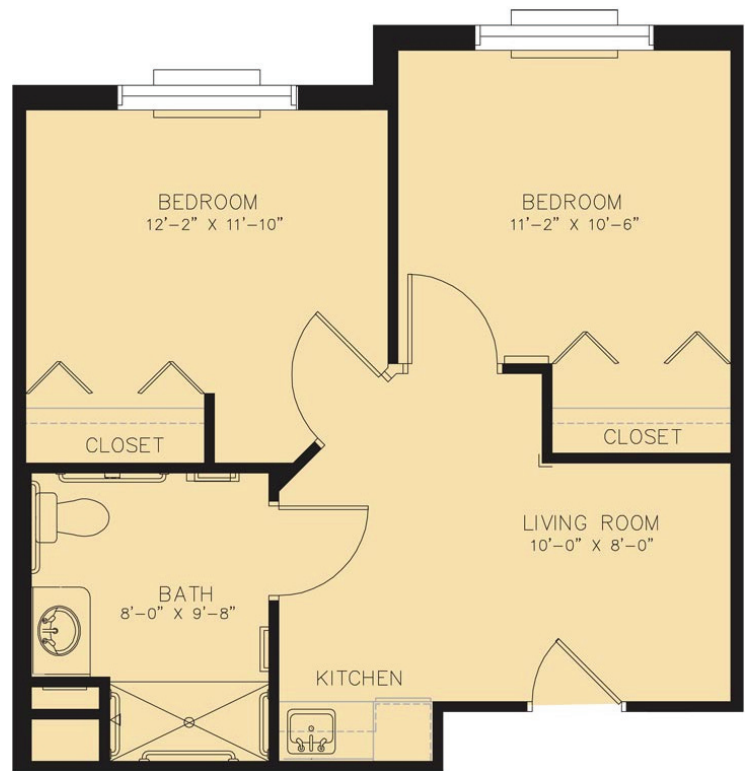

# Floor Plans

  
**THE TOBY WEINMAN**  
ASSISTED LIVING RESIDENCE  
AT MENORAH MANOR 

Studio Apartment  
429 sq. ft.

One Bedroom Apartment  
515 sq. ft.

Friendship Suite  
(2 Bedrooms, 1 Bathroom) 523 sq. ft.