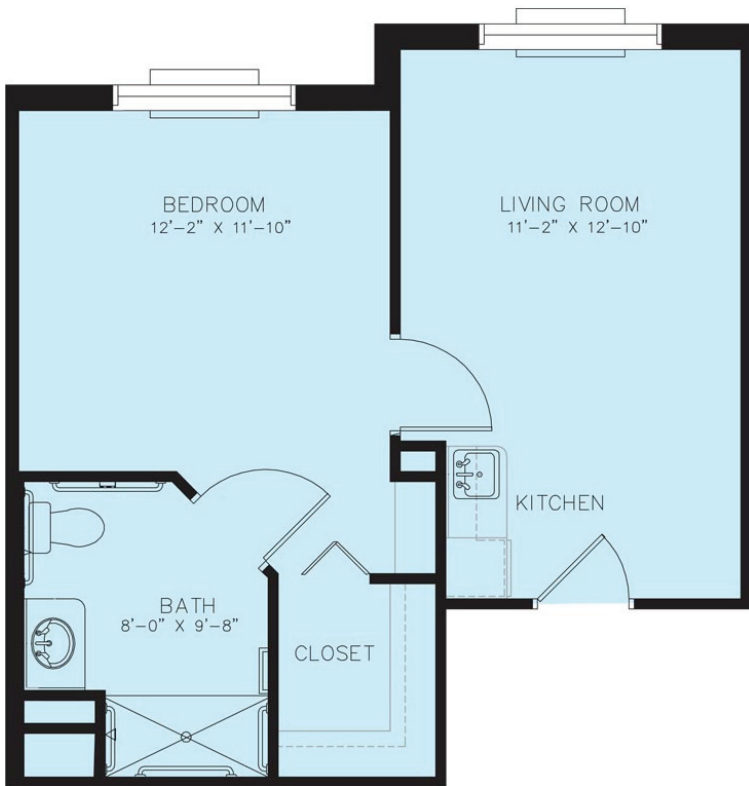

# Floor Plans

  
**THE TOBY WEINMAN**  
ASSISTED LIVING RESIDENCE  
AT MENORAH MANOR 

Studio Apartment  
429 sq. ft.

One Bedroom Apartment  
515 sq. ft.

Friendship Suite  
(2 Bedrooms, 1 Bathroom) 523 sq. ft.