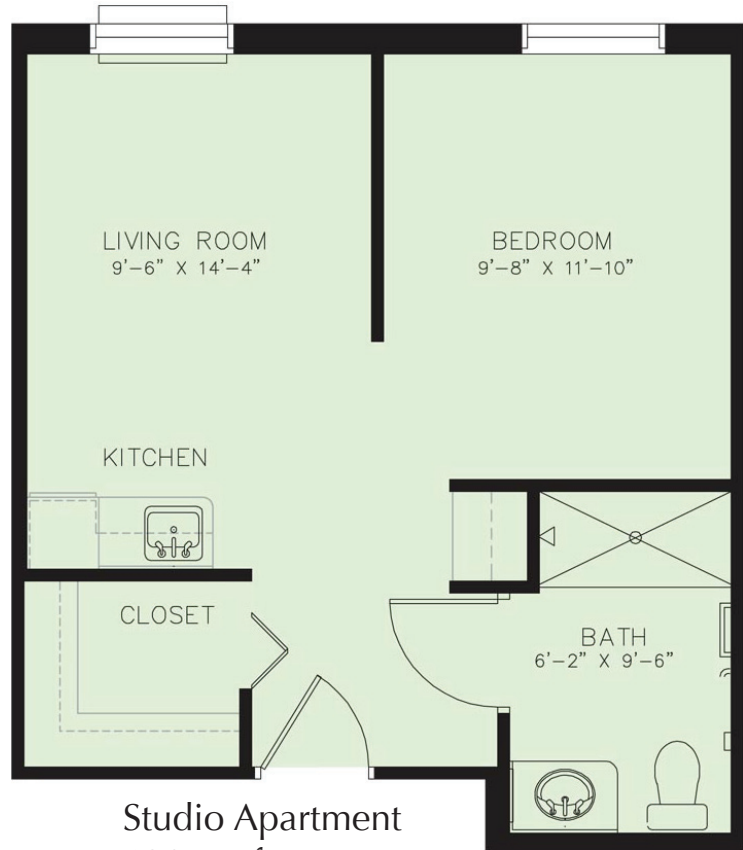

# Floor Plans

  
**THE TOBY WEINMAN**  
ASSISTED LIVING RESIDENCE  
AT MENORAH MANOR 

Studio Apartment  
429 sq. ft.

One Bedroom Apartment  
515 sq. ft.

Friendship Suite  
(2 Bedrooms, 1 Bathroom) 523 sq. ft.